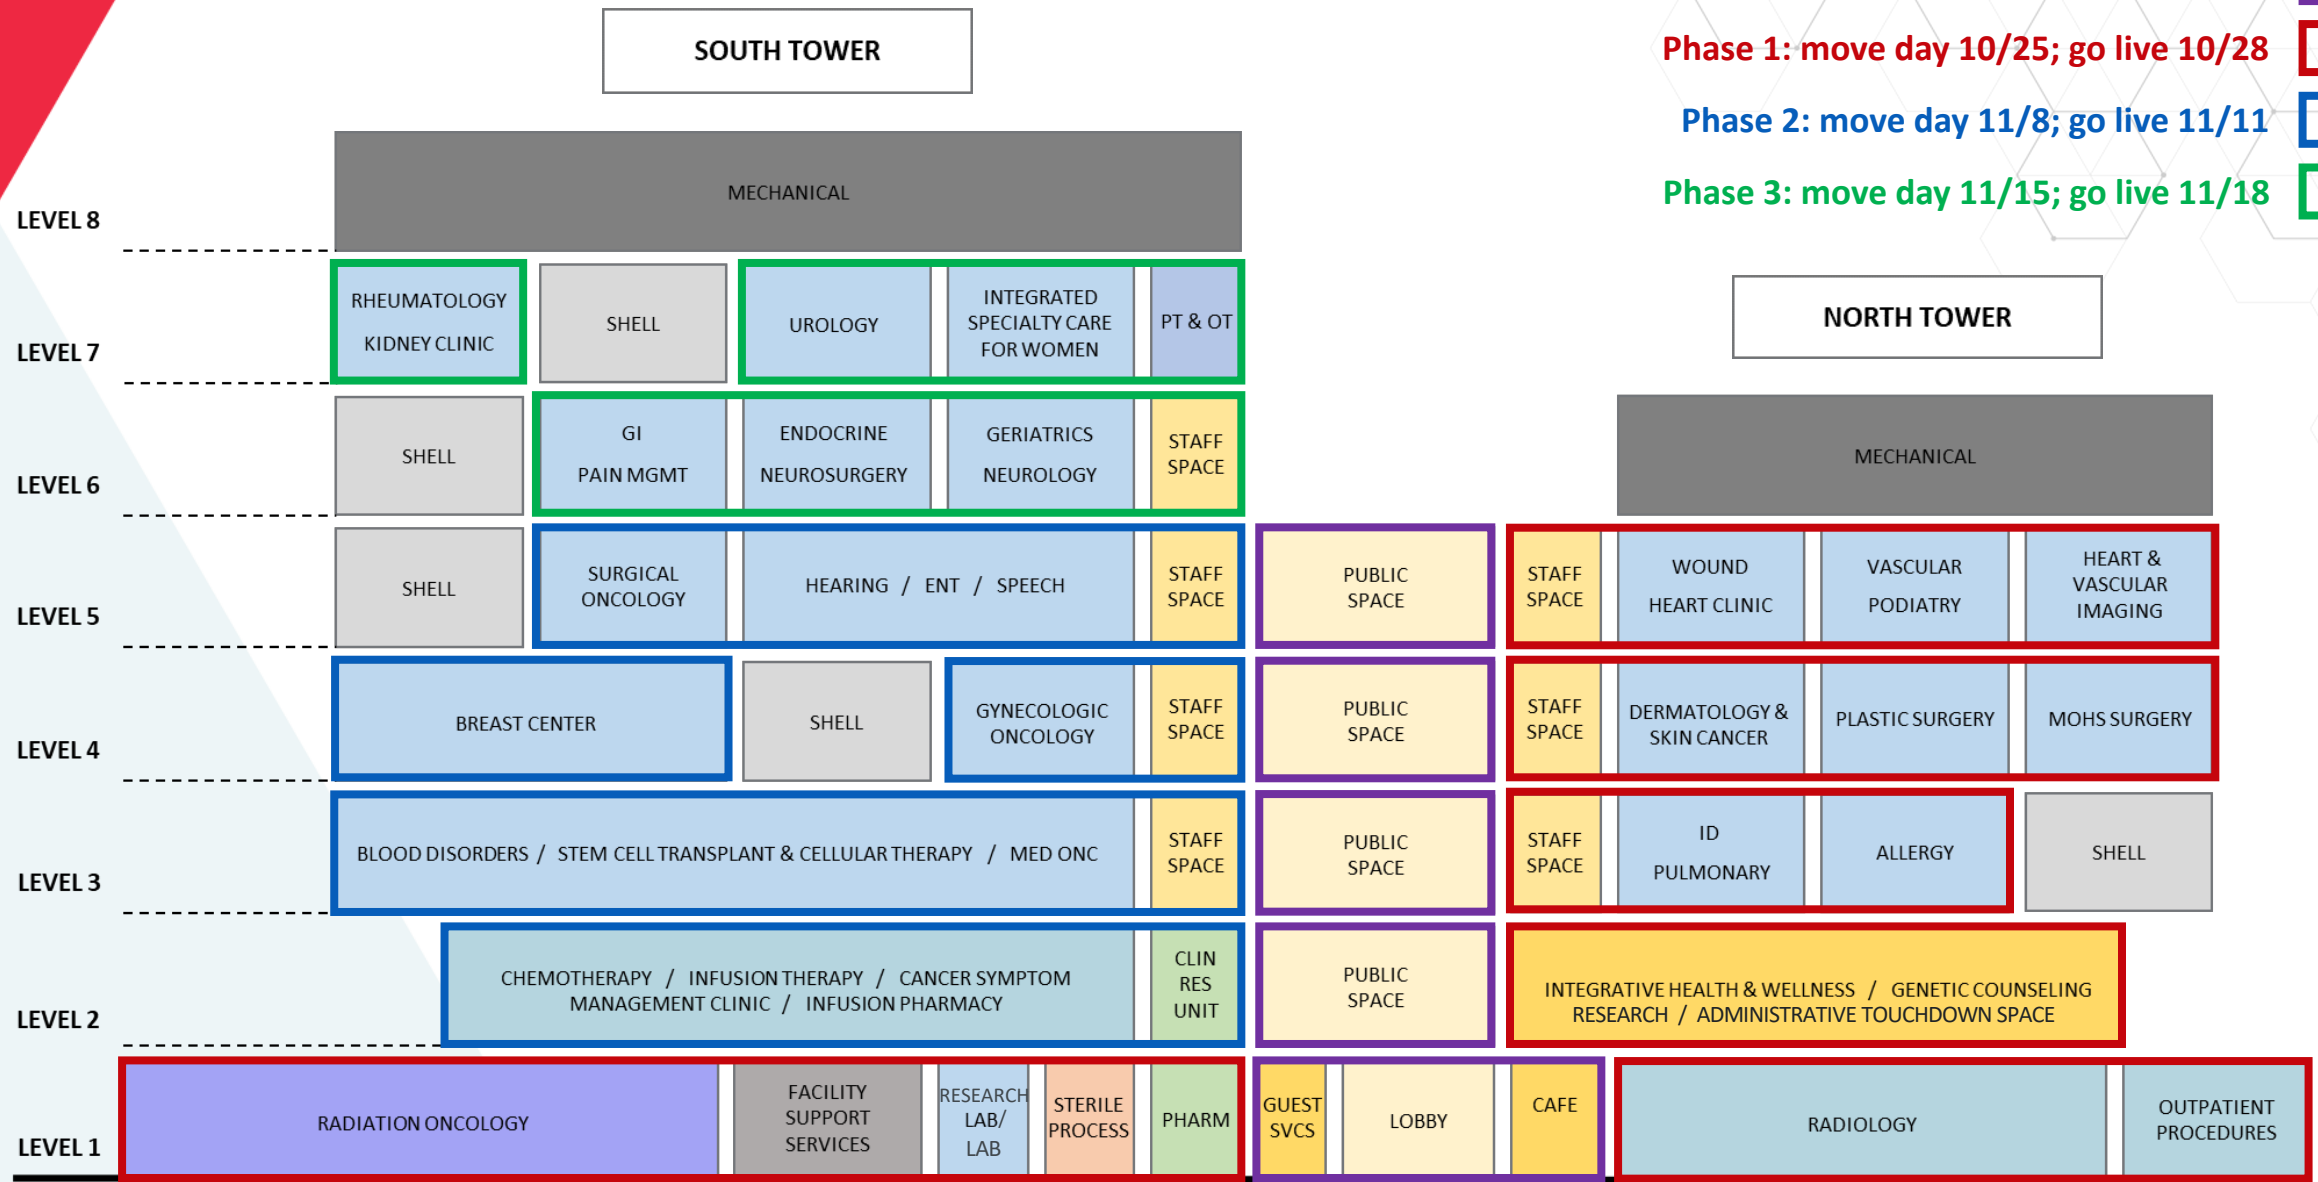

Operational upon opening

Phase 1: move day 10/25; go live 10/28

Phase 2: move day 11/8; go live 11/11

Phase 3: move day 11/15; go live 11/18

DRAFT / CONFIDENTIAL